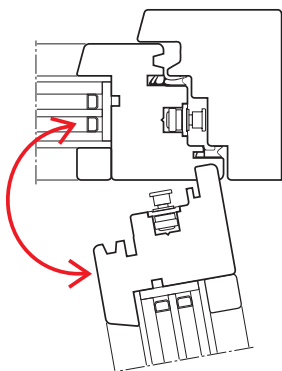

Beautiful and safe.

Cam strikers

Tilt striker

DSS striker

Flush sash

Artech Plana achieves flush sash windows with a minimum gap between the sash and frame.

Creating the perfect solution for flush sash windows and wooden panelling.