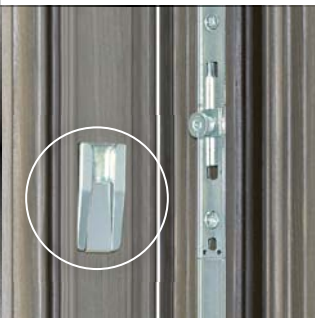

Plana seamlessly complements minimalist flush sash window design.

Minimalist styling open and closed

When the sash is open, the design of espagnolette is elegant and minimalist. With the innovative hooking system the handle disappears behind the rod.