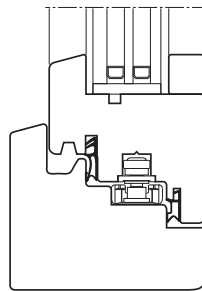

Artech intensifies the beauty of the window and provides a new concept in design.

MINIMAL

WELL-DETAILED COMPONENTS

Plana concealed hinge

150 kg load capacity to support wide balcony doors. Providing high performance insulation and anti-burglary security.