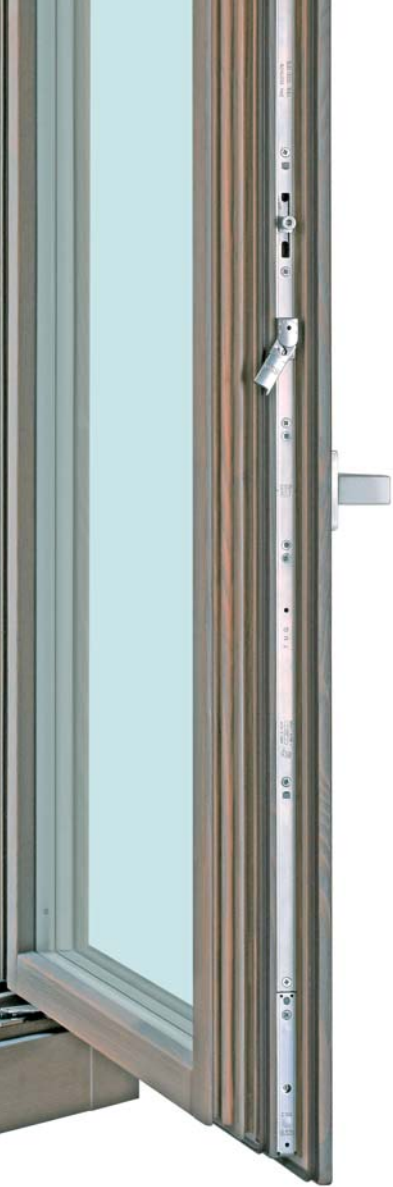

MINIMAL

WELL-DETAILED COMPONENTS

Plana concealed hinge

150 kg load capacity to support wide balcony doors. Providing high performance insulation and anti-burglary security.

Plana seamlessly complements minimalist flush sash window design.

Minimalist styling open and closed

When the sash is open, the design of espagnolette is elegant and minimalist. With the innovative hooking system the handle disappears behind the rod.