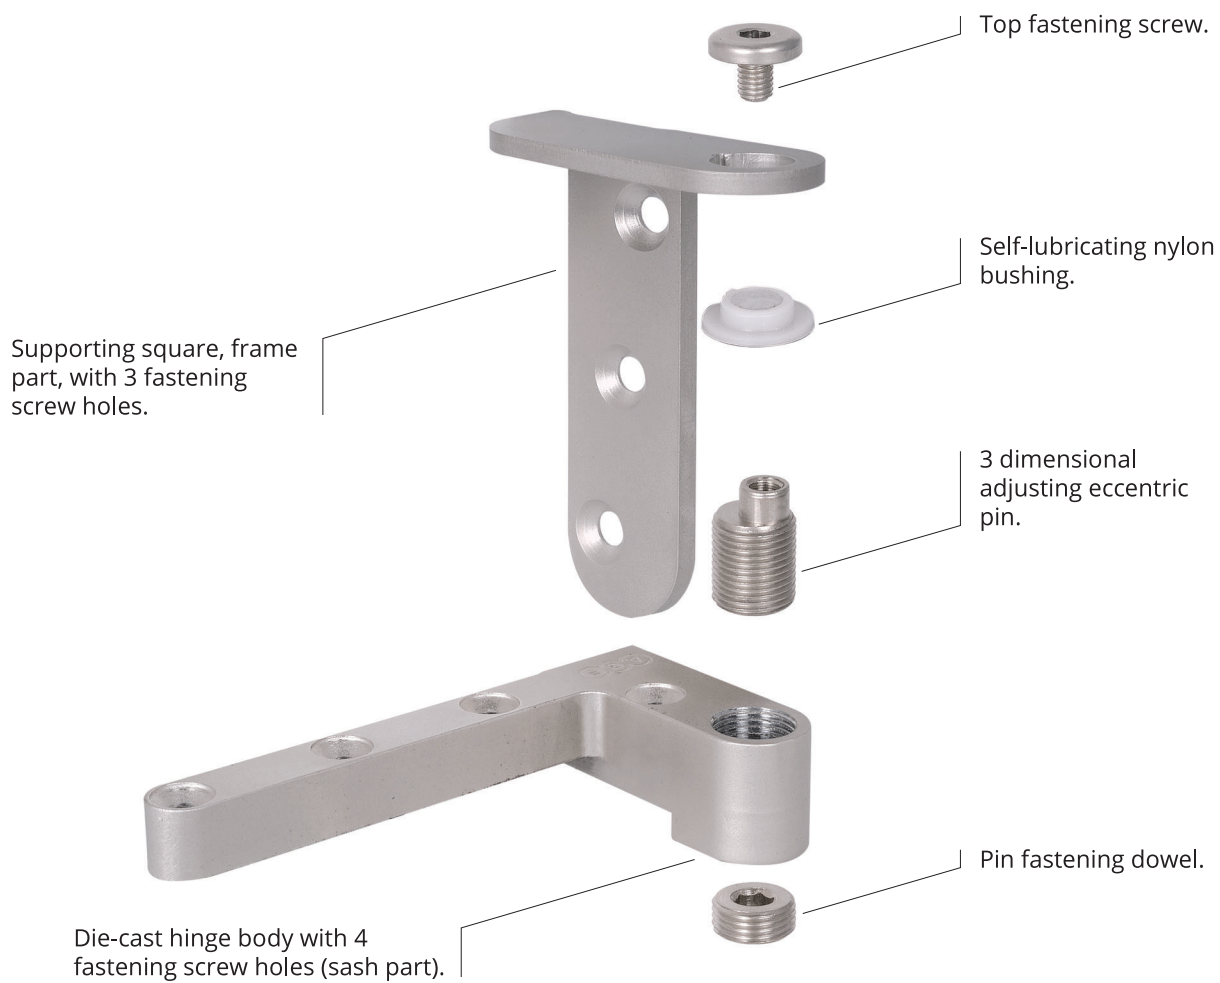

COMPACT hinge

The compact with excellent performances!

*Designed for flush doors
up to a minimum
thickness of 35 mm.*

The rotating body of the hinge has minimum dimensions in order to reduce the visibility when door is closed.

COMPACT hinge - The compact with excellent performances!

So much precision in a little room

The eccentric pin allows the adjustment on 3 dimensions when door is installed.

The special shape of the hinge allows a 180° opening.

Available in Matt nickel plated finish.